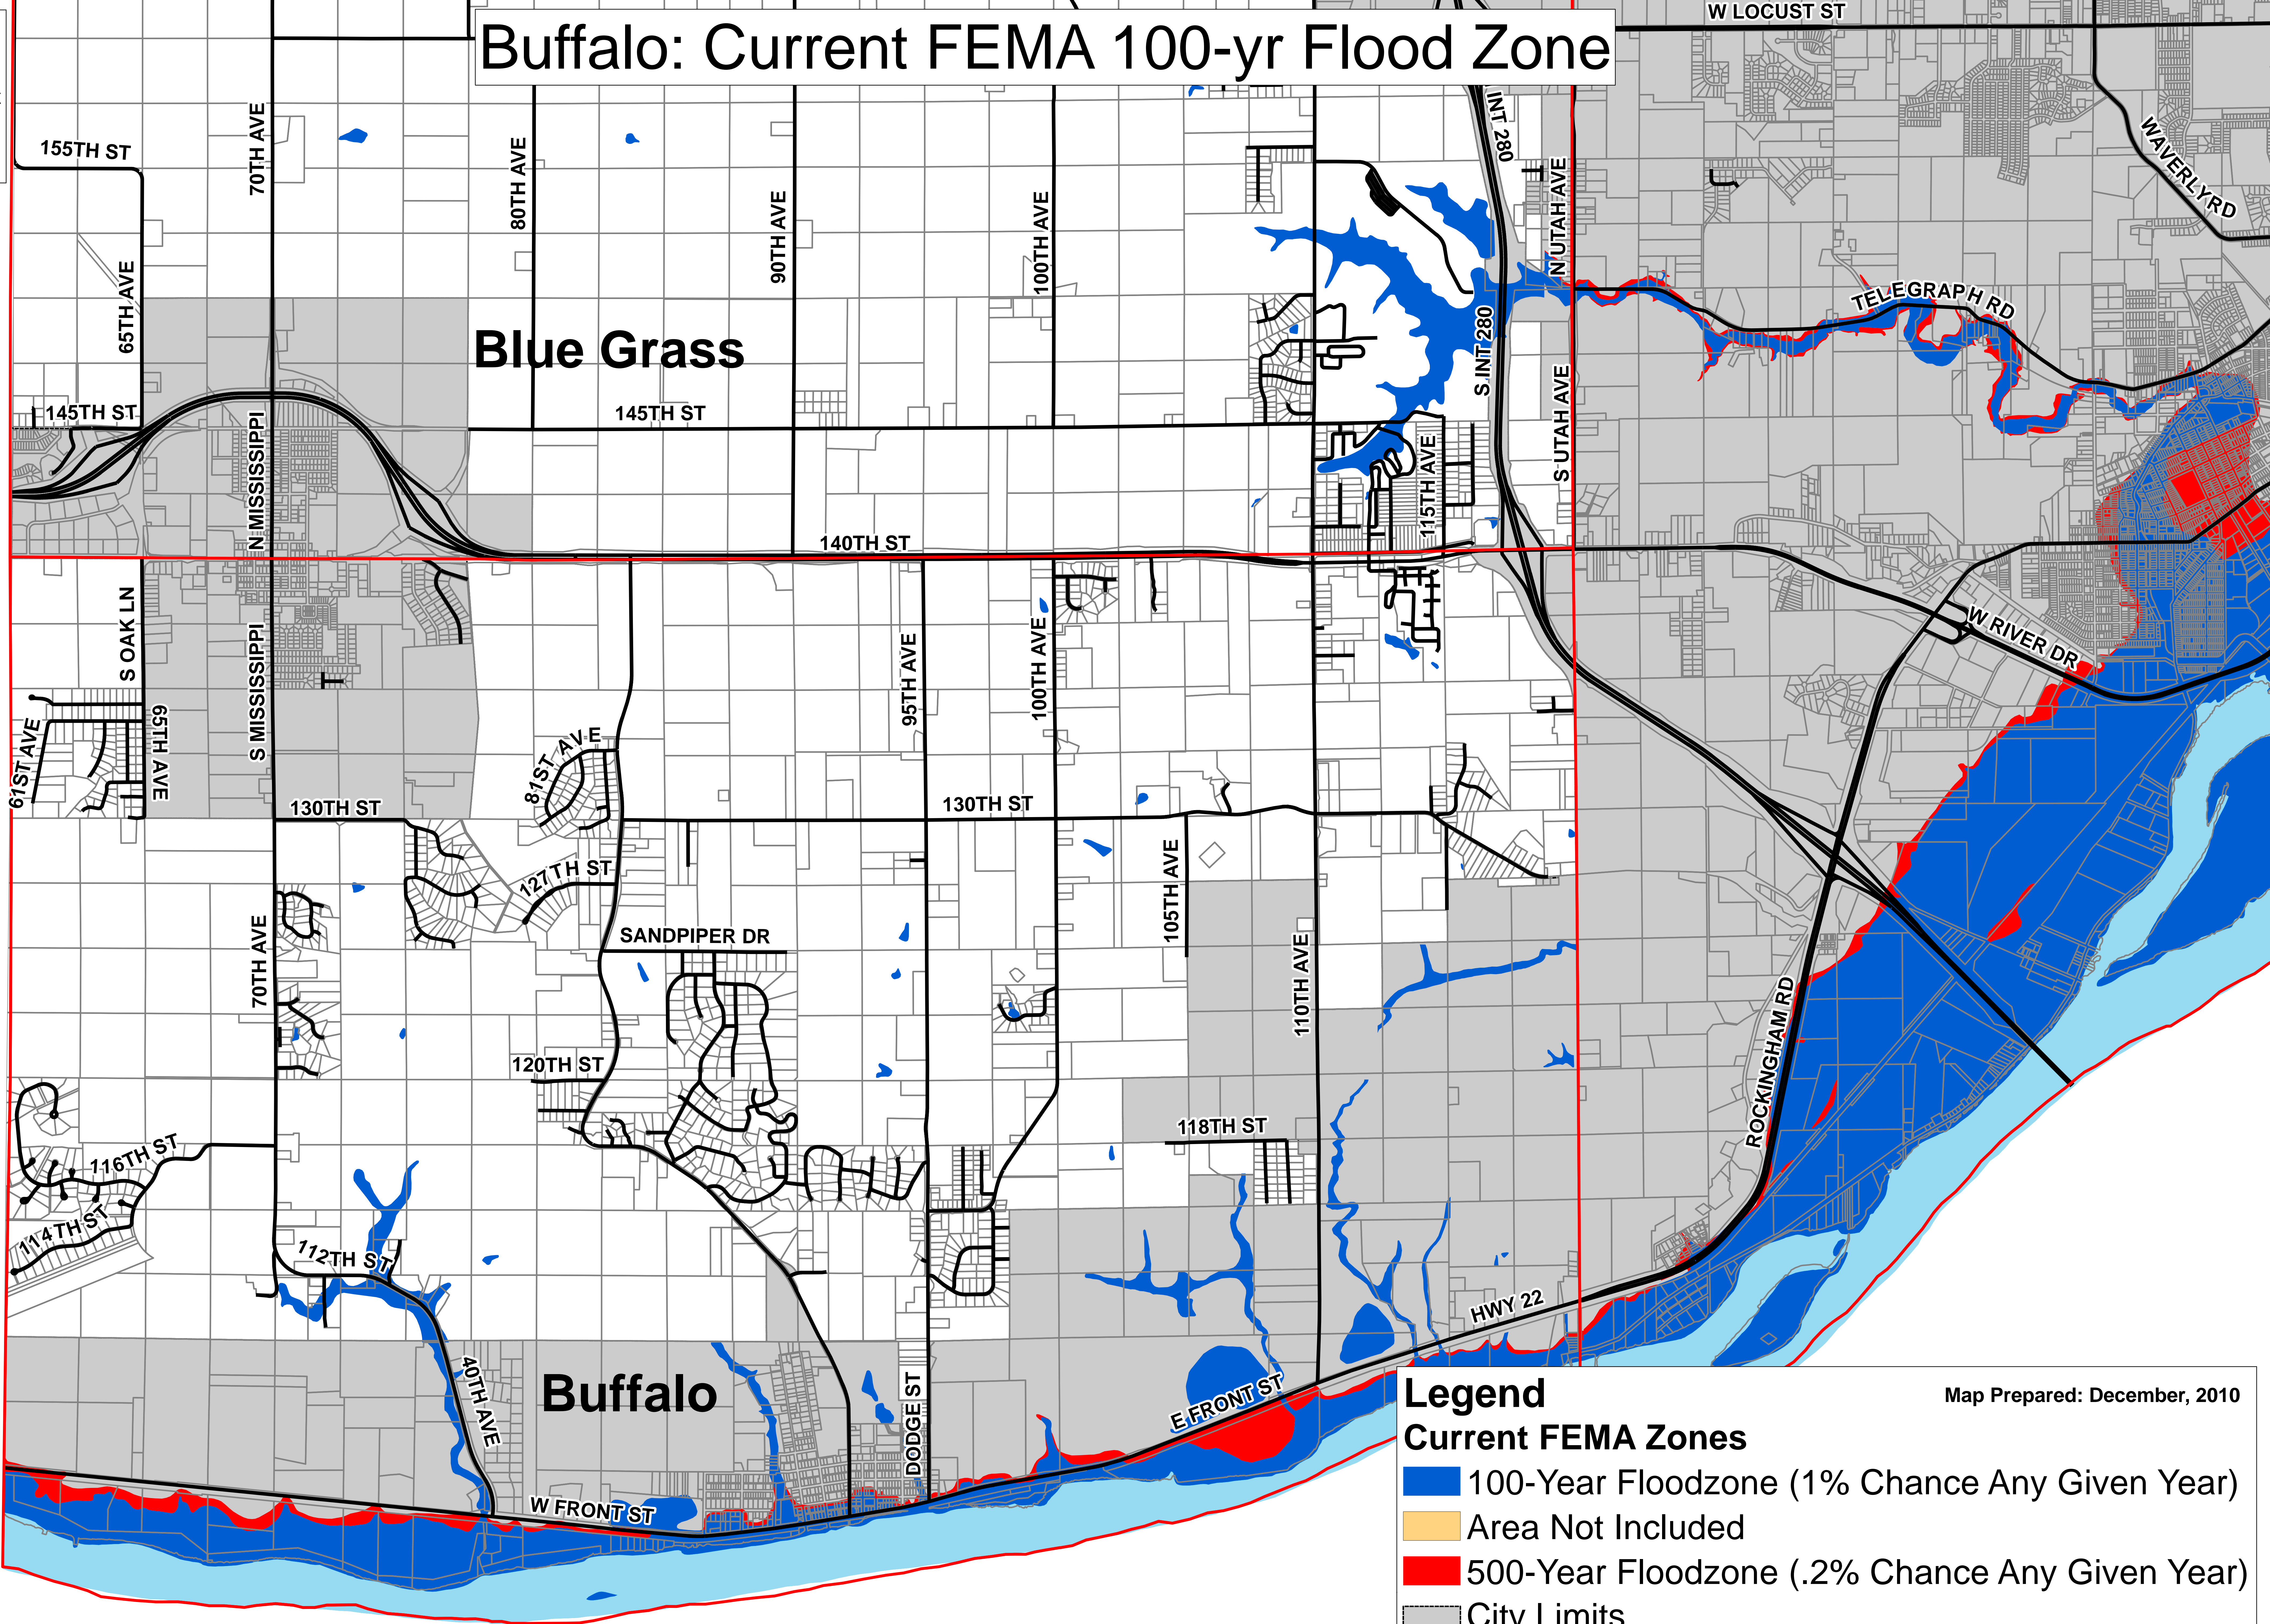

# Buffalo: Current FEMA 100-yr Flood Zone

## Legend

- Current FEMA Zones**
- 100-Year Floodzone (1% Chance Any Given Year)
- Area Not Included
- 500-Year Floodzone (.2% Chance Any Given Year)
- City Limits
- Major Rivers
- Parcels
- Political Townships
- Roads